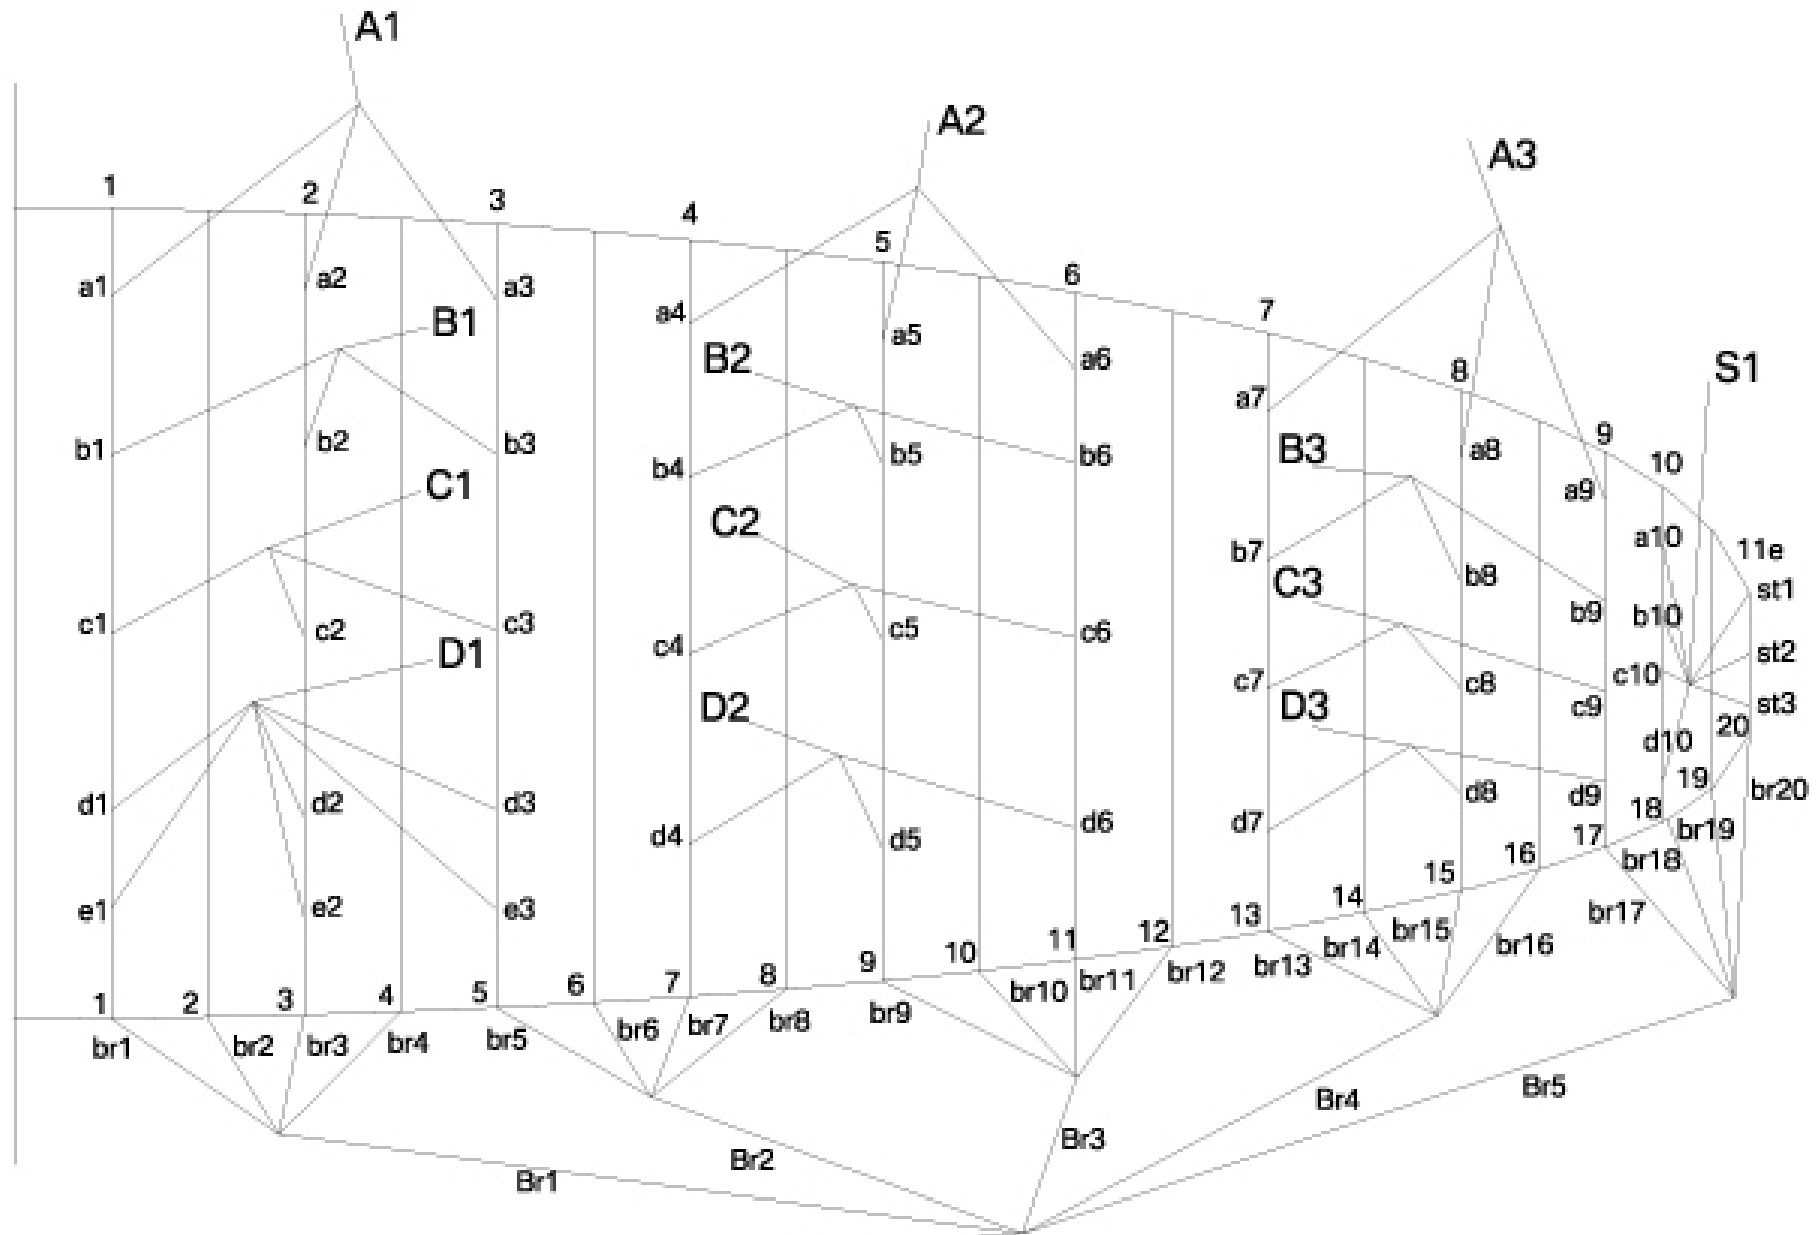

CLOU (Motorglider, LTF 1) - LINEPLAN

BRST.