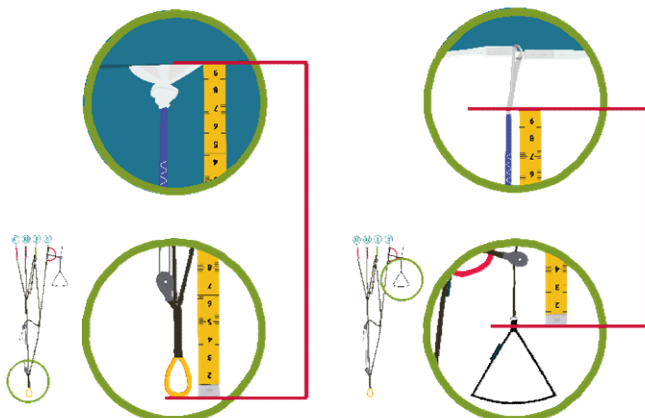

Note:
Glider middle No. 1
Glider end No. 14

MEASUREMENT INSTRUCTION

Riser length / 520mm

Main Lines

Brake Lines

!!!

Measuring paragliding lines requires a lot of experience and need to be done by professional personal. All measurements have to be taken with a tension of 50 N.

TOTAL LINE LENGTH / FALCO size S_23.5m_rev.02

No.	A	B	C	D	E	Brake
1	6671	6602	6705	6791		7408
2	6590	6518	6614	6701		7173
3	6558	6487	6575	6652		6978
4	6570	6505	6587	6657		6921
5	6497	6436	6491	6549		6772
6	6410	6356	6414	6468		6714
7	6298	6265	6329			6662
8	6181	6157	6210			6605
9	5874	5866	5720			6566
10	5721	5710				6545
11						
12						
13						
14						
15						
16						
17						
18						
19						
20						

Note:
Glider middle No. 1
Glider end No. 14

MEASUREMENT INSTRUCTION

Riser length / 540mm

Main Lines

Brake Lines

!!!

Measuring paragliding lines requires a lot of experience and need to be done by professional personal. All measurements have to be taken with a tension of 50 N.

TOTAL LINE LENGTH / FALCO size M_25.5m_rev.05

No.	A	B	C	D	E	Brake
1	6949	6877	6984	7074		7722
2	6865	6790	6890	6980		7472
3	6831	6757	6849	6929		7259
4	6844	6776	6861	6934		7209
5	6768	6704	6761	6822		7054
6	6677	6621	6681	6738		6994
7	6560	6526	6593			6940
8	6439	6414	6469			6880
9	6119	6110	5958			6840
10	5959	5948				6818
11						
12						
13						
14						
15						
16						
17						
18						
19						
20						