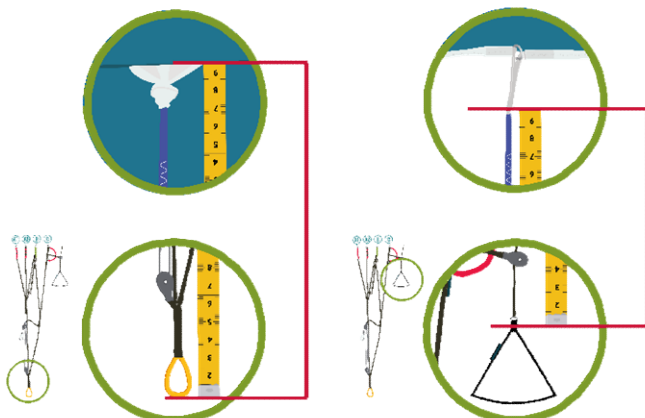

Note:
Glider middle No. 1
Glider end No. 14

MEASUREMENT INSTRUCTION

Riser length / 540mm

Main Lines

Brake Lines

!!!

Measuring paragliding lines requires a lot of experience and need to be done by professional personal. All measurements have to be taken with a tension of 50 N.

TOTAL LINE LENGTH / FALCO size L_27.5m_rev.02

No.	A	B	C	D	E	Brake
1	7213	7138	7249	7343		8010
2	7126	7048	7152	7245		7756
3	7091	7014	7109	7192		7545
4	7104	7033	7122	7197		7483
5	7025	6959	7018	7081		7322
6	6931	6873	6935	6994		7260
7	6809	6774	6844			7204
8	6684	6658	6715			7141
9	6352	6342	6184			7100
10	6185	6174				7077
11						
12						
13						
14						
15						
16						
17						
18						
19						
20						