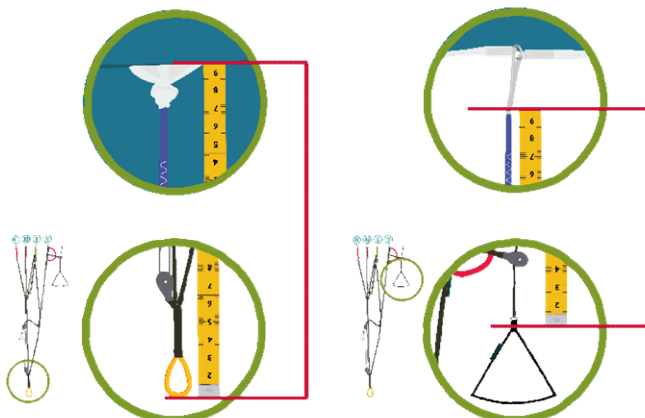

TOTAL LINE LENGTH / FALCO size XS_21.5m_rev.02

No.	A	B	C	D	E	Brake
1	6379	6313	6411	6494		7162
2	6302	6233	6325	6408		6859
3	6271	6203	6287	6361		6664
4	6283	6220	6298	6365		6618
5	6213	6154	6207	6263		6476
6	6129	6078	6133	6185		6420
7	6022	5991	6052			6371
8	5911	5888	5939			6316
9	5617	5609	5469			6279
10	5470	5460				6259
11						
12						
13						
14						
15						
16						
17						
18						
19						
20						

Note:
Glider middle No. 1
Glider end No. 14

MEASUREMENT INSTRUCTION

Riser length / 520mm

Main Lines

Brake Lines

!!!

Measuring paragliding lines requires a lot of experience and need to be done by professional personal. All measurements have to be taken with a tension of 50 N.

TOTAL LINE LENGTH / FALCO size S_23.5m_rev.02

No.	A	B	C	D	E	Brake
1	6671	6602	6705	6791		7408
2	6590	6518	6614	6701		7173
3	6558	6487	6575	6652		6978
4	6570	6505	6587	6657		6921
5	6497	6436	6491	6549		6772
6	6410	6356	6414	6468		6714
7	6298	6265	6329			6662
8	6181	6157	6210			6605
9	5874	5866	5720			6566
10	5721	5710				6545
11						
12						
13						
14						
15						
16						
17						
18						
19						
20						

Note:
Glider middle No. 1
Glider end No. 14

MEASUREMENT INSTRUCTION

Riser length / 540mm

Main Lines

Brake Lines

!!!

Measuring paragliding lines requires a lot of experience and need to be done by professional personal. All measurements have to be taken with a tension of 50 N.